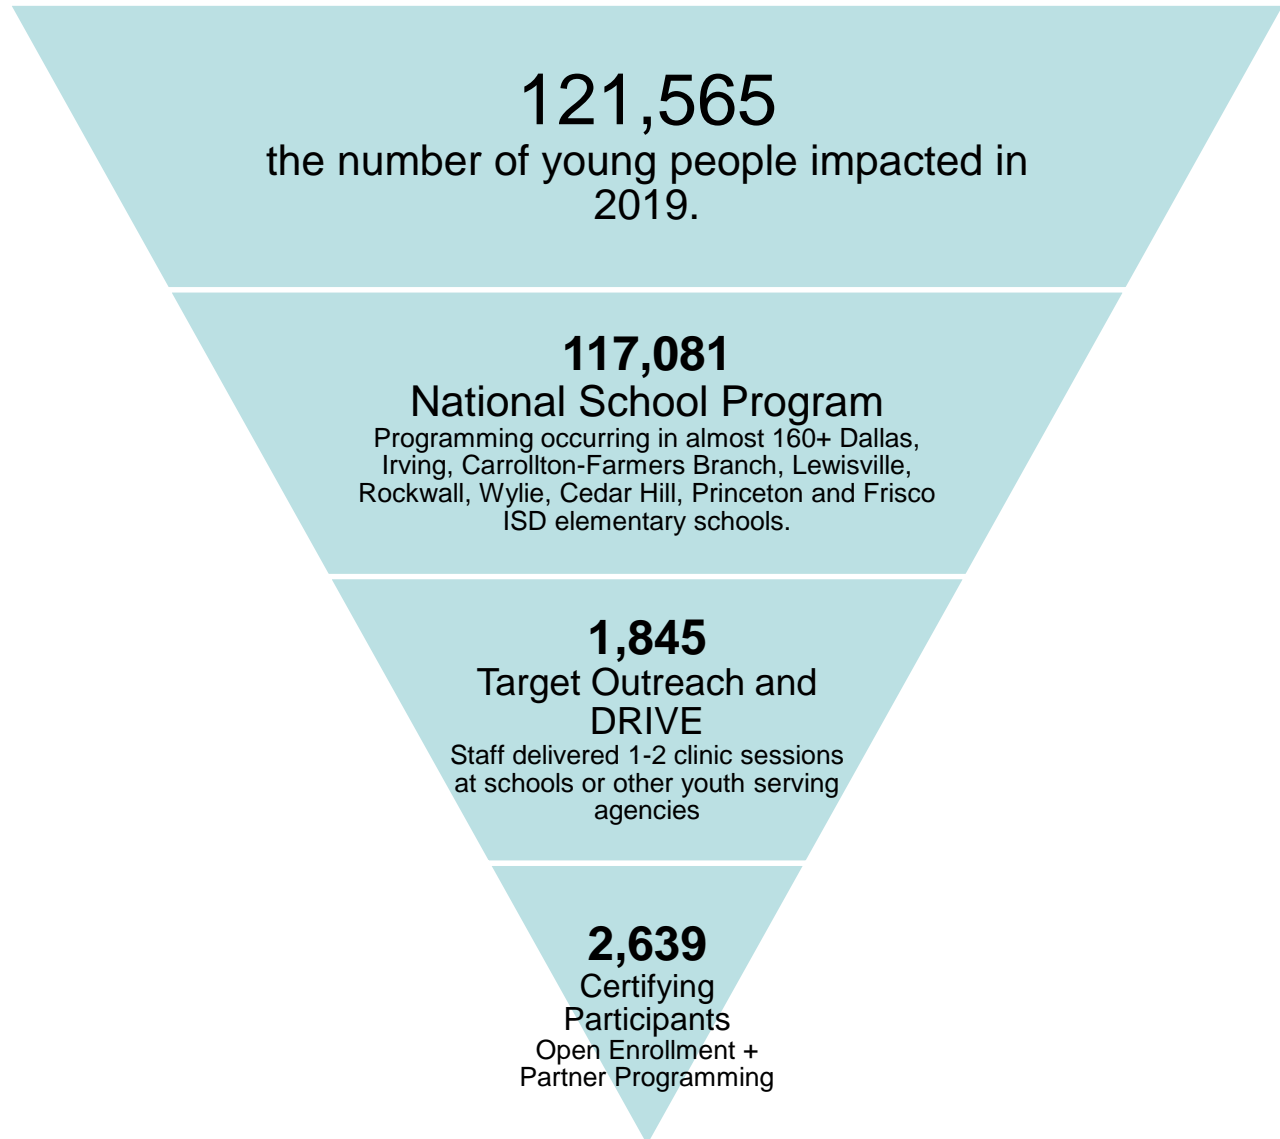

Approximately 121,565 youth participated in TFTD programming in 2019. *(Including 117,000+ via our National School Program.)*

# Participant Breakdown

## Year-round / 5 days per week

Programs and events are structured based on 8 week seasons.

Open Enrollment Saturdays: St. Patricks Day to November

Open Enrollment Weeknights: Spring Break to Halloween

Summer Camps: Held in the months of June and July