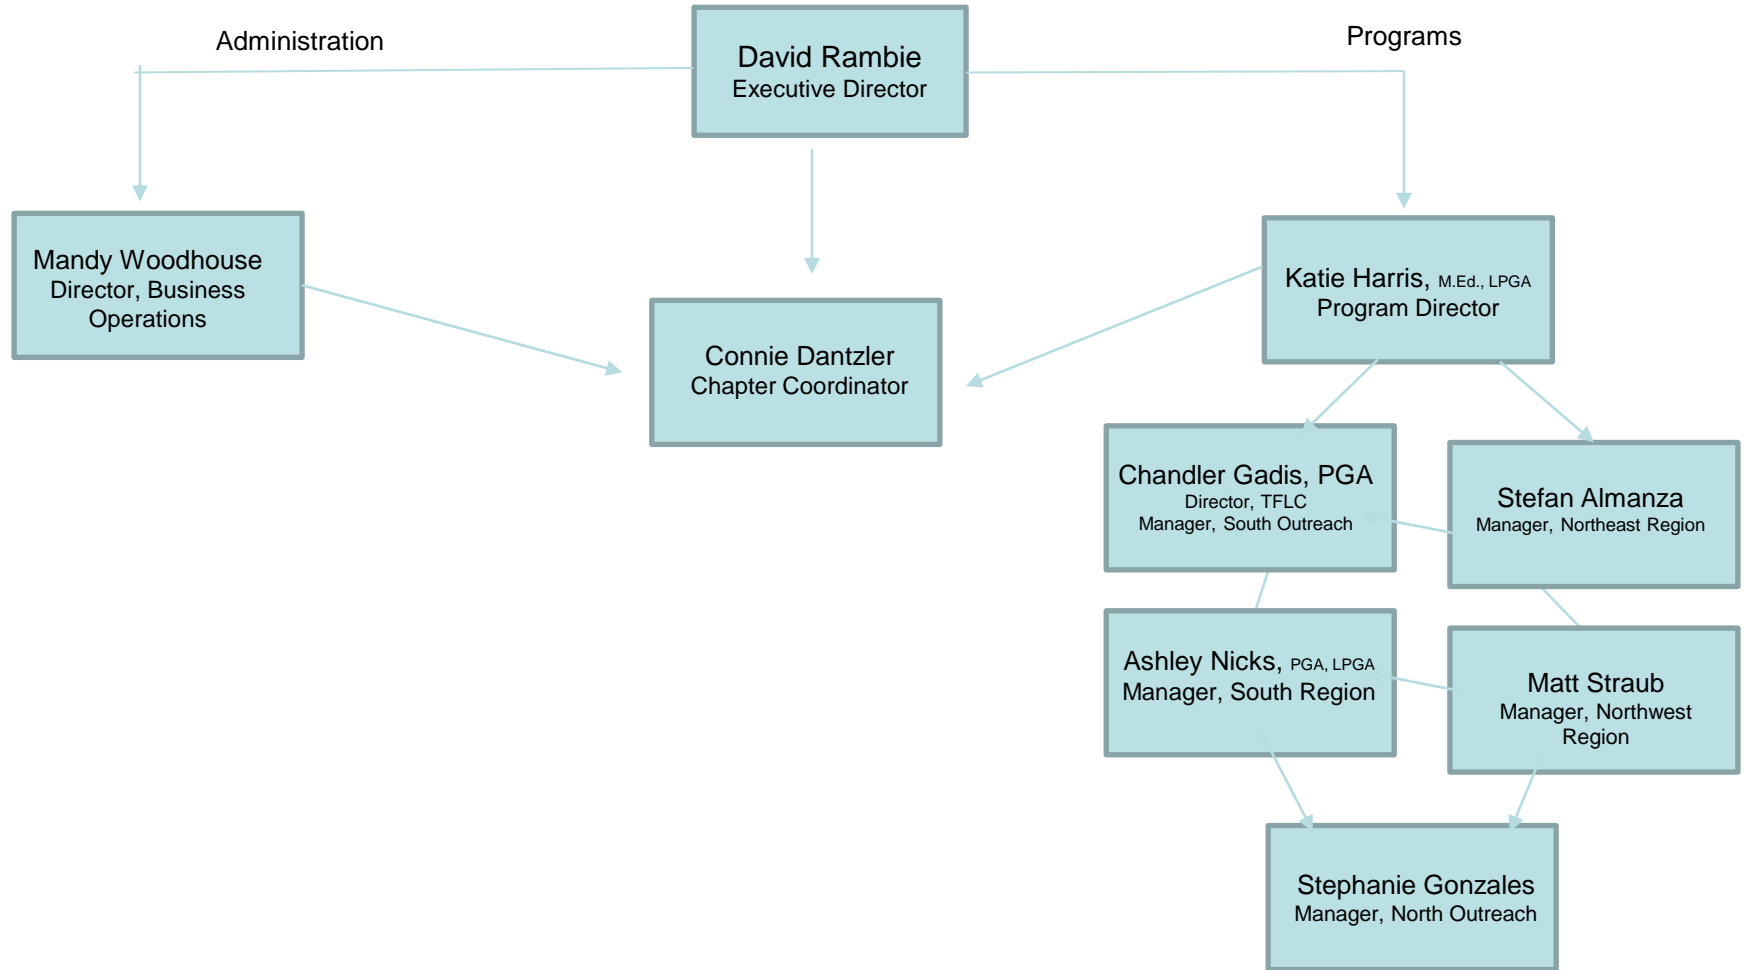

How does our organization work internally?

We have 9 staff members, 4 administrative and 6 program staff. Five of our six program staff are intended to be spending the majority of their time teaching programming.